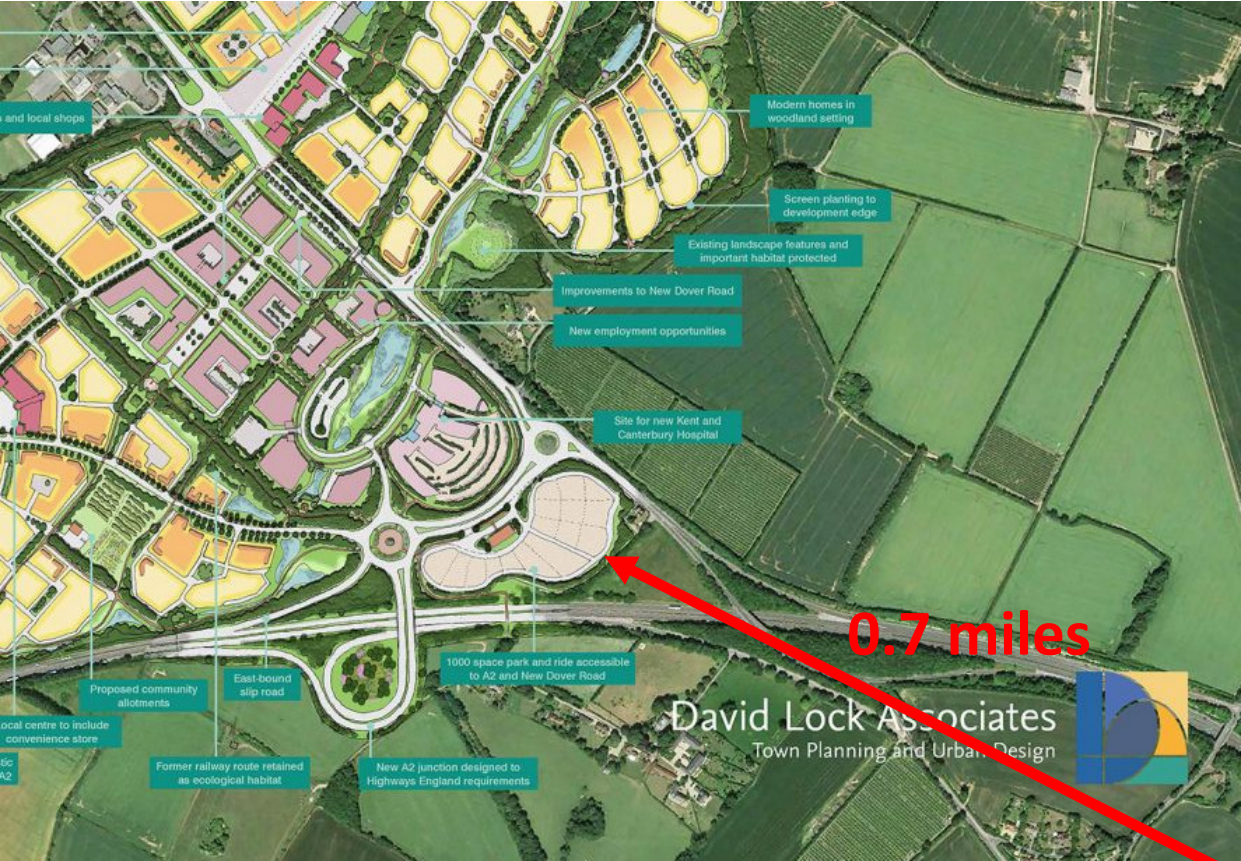

# From Mountfield to Bridge

0.7 miles

David Lock Associates  
Town Planning and Urban Design

Google Earth